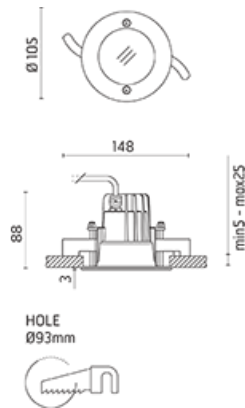

Leila105 CoB LED / Painted Frame - Wide Beam 45°

IP66

Available Colors for this Version

1. white

Warnings

Ceiling Recessed

Recessed ceiling fitting

Pre-wired with approx 250mm of cable.

H2O STOP

Protection against water ingress from the cable

Protection against impact.
IK 06 - 1,00 joule (Leila105-135)
IK 07 - 2,00 joule (Leila165-225)

Light Flux, Placement

Product Code Details

536012

Light Source

WARM WHITE 3000K CoB LED 9W/220÷240V

Total power 12W

LED lm 1229 ÷ OUTPUT lm 862

CRI >80

Kit with remote electronic power supply