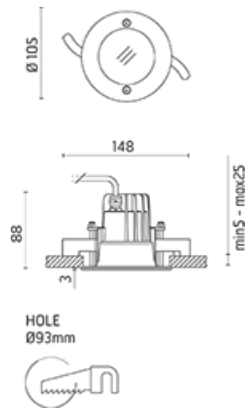

Leila105 CoB LED / Painted Frame - Medium Beam 20°

IP66

Available Colors for this Version

1. white

Warnings

Ceiling Recessed

Recessed ceiling fitting

Pre-wired with approx 250mm of cable.

H2O STOP

Protection against water ingress from the cable

Protection against impact.
IK 06 - 1,00 joule (Leila105-135)
IK 07 - 2,00 joule (Leila165-225)

Light Flux, Placement

Product Code Details

536008

Light Source

NATURAL WHITE 4000K CoB LED 9W/220÷240V

Total power 12W

LED lm 1278 ÷ OUTPUT lm 723

CRI >80

Kit with remote electronic power supply