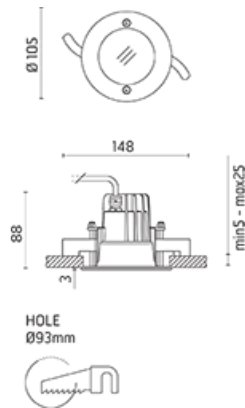

Leila105 CoB LED / Stainless Steel Frame - Wide Beam 45°

IP66

Available Colors for this Version

Warnings

Ceiling Recessed

Recessed ceiling fitting

Protection against water ingress from the cable

Pre-wired with approx 250mm of cable.

Code: 236
2 way terminal block 3 poles IP68
(Ø 5,5÷12 mm cable)

Code: 237
SPD: (Surge Protection Device) 275Vac
Maximum discharge current 10KA (8/20µs)
Maximum operating current 5A
Suitable for series connection - IP66