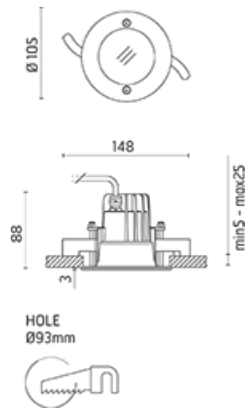

Leila105 CoB LED / Stainless Steel Frame - Wide Beam 45°

IP66

Available Colors for this Version

Warnings

Ceiling Recessed

Recessed ceiling fitting

Protection against water ingress from the cable

Pre-wired with approx 250mm of cable.

Protection against impact.
IK 06 - 1,00 joule (Leila105-135)
IK 07 - 2,00 joule (Leila165-225)

Light Flux, Placement

Product Code Details

536005

Light Source

NATURAL WHITE 4000K CoB LED 9W/220÷240V

Total power 12W

LED lm 1278 ÷ OUTPUT lm 896

CRI >80

Kit with remote electronic power supply