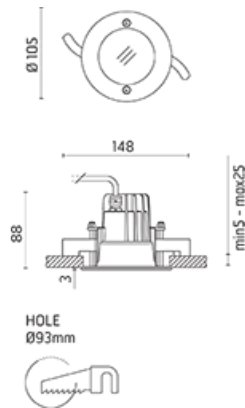

Leila105 CoB LED / Stainless Steel Frame - Medium Beam 20°

IP66

Available Colors for this Version

Warnings

Ceiling Recessed

Recessed ceiling fitting

Protection against water ingress from the cable

Pre-wired with approx 250mm of cable.

Code: 236
2 way terminal block 3 poles IP68
(Ø 5,5÷12 mm cable)

Code: 237
SPD: (Surge Protection Device) 275Vac
Maximum discharge current 10KA (8/20µs)
Maximum operating current 5A
Suitable for series connection - IP66