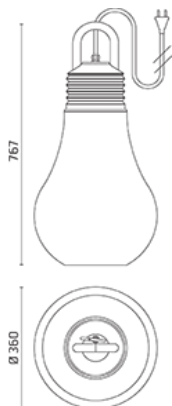

500012

Product Sheet

ares

THE OUTDOOR BY FLOS

ARES s.r.l - Socio Unico
v.le dell'Artigianato n.24 - 20881 Bernareggio - MB (Italy)
www.aresill.net - flos.outdoor@flos.com

LamegaDina

Decorative portable floor lamp. Configuration: polyethylene structure with satin white emitting unit and colour closing screw-on cap. Anti-loosening system. Protection rating: IP44 In compliance with EN60598-1 standards Class of Insulation: II Installation: the luminaire is equipped with a 5000mm black neoprene cable and a CEE 7/17 plug (schuko compatible).

IP44  

Available Colors for this Version

Carrot

LamegaDina / Carrot

Warnings

Decorative

Floor lamp.

The fitting is equipped with 1 cable input with plug. Cable length: 5 m

Light Flux, Placement

Product Code Details

500012

Light Source

TC-TSE 30Wmax/230V E27
Ø max bulb 87mm
Optional LED bulb
Photometric curve not available

A

Accessories

This product has no accessories