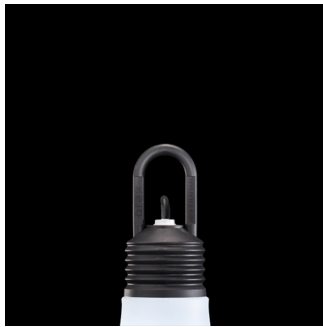

Decorative portable/ suspended lamp. Configuration: polyethylene structure with satin white emitting unit and colour closing screw-on cap. Anti-loosening system. Protection rating: IP44 In compliance with EN60598-1 standards Class of Insulation: II Installation: the luminaire is equipped with a 5000mm black neoprene cable, a CEE 7/17 plug (schuko compatible) and a Velcro strap to coil the cable up or to be wrapped around the handle for a quick fixing as suspended lamp.

LaDina / Night

IP44   

Available Colors for this Version

Night

Warnings

Decorative

Suspended fitting

The fitting is equipped with 1 cable input with plug. Cable length: 5 m