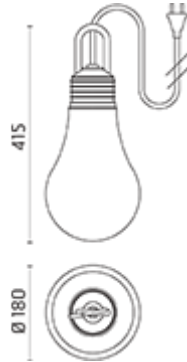

Decorative portable/ suspended lamp. Configuration: polyethylene structure with satin white emitting unit and colour closing screw-on cap. Anti-loosening system. Protection rating: IP44 In compliance with EN60598-1 standards Class of Insulation: II Installation: the luminaire is equipped with a 5000mm black neoprene cable, a CEE 7/17 plug (schuko compatible) and a Velcro strap to coil the cable up or to be wrapped around the handle for a quick fixing as suspended lamp.

LaDina / Night

IP44   

Available Colors for this Version

Night

Warnings

Decorative

Suspended fitting

The fitting is equipped with 1 cable input with plug. Cable length: 5 m

Light Flux, Placement

Product Code Details

500005

Light Source

TC-TSE 20Wmax/230V E27

Ø max bulb 53mm

Optional LED bulb

Photometric curve not available