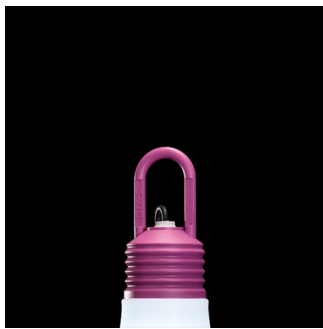

Decorative portable/ suspended lamp. Configuration: polyethylene structure with satin white emitting unit and colour closing screw-on cap. Anti-loosening system. Protection rating: IP44 In compliance with EN60598-1 standards Class of Insulation: II Installation: the luminaire is equipped with a 5000mm black neoprene cable, a CEE 7/17 plug (schuko compatible) and a Velcro strap to coil the cable up or to be wrapped around the handle for a quick fixing as suspended lamp.

LaDina / Fuchsia

IP44   

Available Colors for this Version

Fuchsia

Warnings

Decorative

Suspended fitting

The fitting is equipped with 1 cable input with plug. Cable length: 5 m