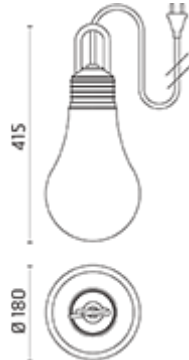

Decorative portable/ suspended lamp. Configuration: polyethylene structure with satin white emitting unit and colour closing screw-on cap. Anti-loosening system. Protection rating: IP44 In compliance with EN60598-1 standards Class of Insulation: II Installation: the luminaire is equipped with a 5000mm black neoprene cable, a CEE 7/17 plug (schuko compatible) and a Velcro strap to coil the cable up or to be wrapped around the handle for a quick fixing as suspended lamp.

LaDina / Fuchsia

IP44   

Available Colors for this Version

Fuchsia

Warnings

Decorative

Suspended fitting

The fitting is equipped with 1 cable input with plug. Cable length: 5 m

Light Flux, Placement

Product Code Details

500003

Light Source

TC-TSE 20Wmax/230V E27

Ø max bulb 53mm

Optional LED bulb

Photometric curve not available