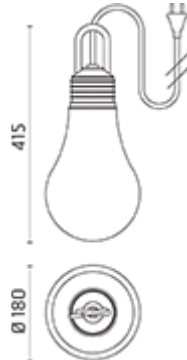

Decorative portable/ suspended lamp. Configuration: polyethylene structure with satin white emitting unit and colour closing screw-on cap. Anti-loosening system. Protection rating: IP44 In compliance with EN60598-1 standards Class of Insulation: II Installation: the luminaire is equipped with a 5000mm black neoprene cable, a CEE 7/17 plug (schuko compatible) and a Velcro strap to coil the cable up or to be wrapped around the handle for a quick fixing as suspended lamp.

IP44   CE

Available Colors for this Version

Sand

LaDina / Sand

Warnings

Decorative

Suspended fitting

The fitting is equipped with 1 cable input with plug. Cable length: 5 m

Light Flux, Placement

Product Code Details

500002

Light Source

TC-TSE 20Wmax/230V E27

Ø max bulb 53mm

Optional LED bulb

Photometric curve not available