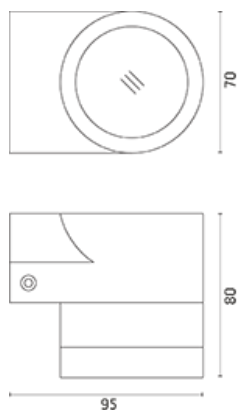

843300

Product Sheet

ares

THE OUTDOOR BY FLOS

ARES s.r.l - Socio Unico
v.le dell'Artigianato n.24 - 20881 Bernareggio - MB (Italy)
www.aresill.net - flos.outdoor@flos.com

Jackie

Luminaire for installation on wall - surface mounted. Configuration: die-cast aluminium structure, EN AB-47100 alloy (low copper content). Glass diffuser: transparent. Double layer coating for high resistance to corrosion: the aluminium components are painted with a double coat using powders that are compliant with QUALICOAT standards: a first layer of epoxy powder (with excellent chemical and mechanical resistance) and a second finishing layer of polyester powder (resistant to UV rays and atmospheric agents). The entire painting process of the aluminium fitting starts from components that have been sandblasted in advance to make the surface more porous and increase the adherence of the paint. Ares effects alkaline and acid washing to clean the surfaces completely, then rinses with demineralised water to remove any residue particles, subsequently a chemical conversion treatment is done to protect against rusting. Protection rating: IP54. In compliance with EN 60598-1 standards. Class of insulation: mains: I; low voltage: III. Installation: wiring through a rubber cable holder (5mm\varnothing<math><10\text{mm}</math> cables). Outdoor use requires suitable flexible cables assuring the watertightness of the cable holder.

IP54 

Available Colors for this Version

Jackie / Transparent Glass

Warnings

Wall

Wall fitting

Remote device required for 12V versions

The fitting is equipped with 1 cable input