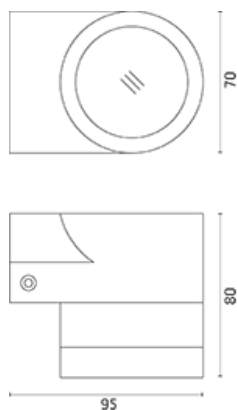

Jackie / Transparent Glass

Warnings

Wall

Wall fitting

Remote device required for 12V versions

The fitting is equipped with 1 cable input

Protection against impact. IK 08 - 05,00 joule

Light Flux, Placement

Product Code Details

842800

Light Source

PAR 16 35W/230V GZ10