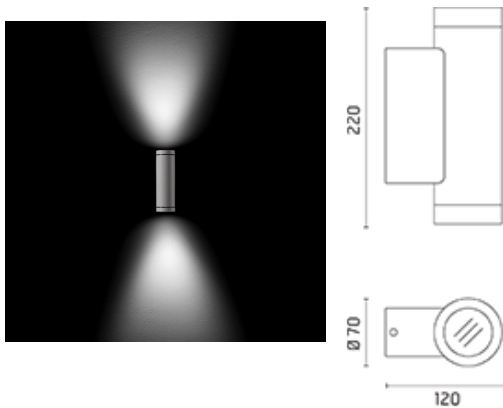

Emma70 Power LED / Bidirectional - Wide Beam 50°

Warnings

Wall

Wall fitting

The fitting is equipped with 1 cable input

Protection against impact.
IK 06 - 1,00 joule

Light Flux, Placement

Product Code Details

1165642

Light Source

WARM WHITE 3000K POWER LEDs 6,6W/110±240V
Total power 10W
LED lm 2x321 ÷ OUTPUT lm 2x228
CRI>80
Integral electronic power supply