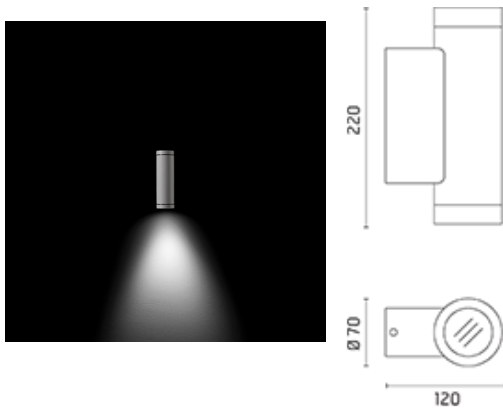

1165621

Product Sheet

ares

THE OUTDOOR BY FLOS

ARES s.r.l - Socio Unico
v.le dell'Artigianato n.24 - 20881 Bernareggio - MB (Italy)
www.aresill.net - flos.outdoor@flos.com

Emma ø70

Luminaire for installation on wall - surface mounted. Configuration: die-cast aluminium structure, EN AB-47100 alloy (low copper content). Glass diffuser: transparent. Double layer coating for high resistance to corrosion: the aluminium components are painted with a double coat using powders that are compliant with QUALICOAT standards: a first layer of epoxy powder (with excellent chemical and mechanical resistance) and a second finishing layer of polyester powder (resistant to UV rays and atmospheric agents). The entire painting process of the aluminium fitting starts from components that have been sandblasted in advance to make the surface more porous and increase the adherence of the paint. Ares effects alkaline and acid washing to clean the surfaces completely, then rinses with demineralised water to remove any residue particles, subsequently a chemical conversion treatment is done to protect against rusting. Protection rating: IP54. In compliance with EN 60598-1 standards. Class of insulation: mains: I; dichroic bulb and LED module: II. Installation: wiring through one cable holder (5mm- \varnothing <10mm cables). Outdoor use requires suitable flexible cables assuring the watertightness of the cable holder.

IP54   

Available Colors for this Version

Emma70 Power LED / Unidirectional - Wide Beam 50°

Warnings

Wall

Wall fitting

The fitting is equipped with 1 cable input

Protection against impact.
IK 06 - 1,00 joule

Light Flux, Placement

Product Code Details

1165621

Light Source

WARM WHITE 3000K POWER LEDs 3,3W/110±240V
Total power 5,5W
LED lm 321 ÷ OUTPUT lm 228
CRI>80
Integral electronic power supply

Accessories

Code: 237
SPD: (Surge Protection Device) 275Vac
Maximum discharge current 10KA (8/20 μ s)
Maximum operating current 5A
Suitable for series connection - IP66