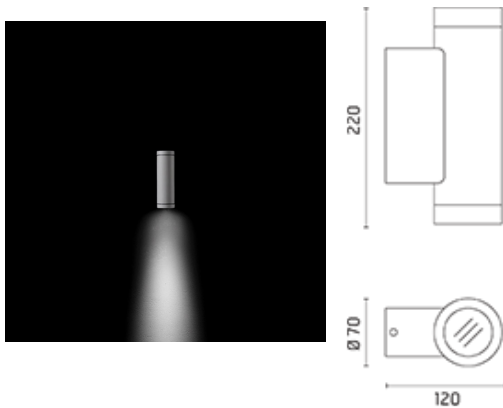

11617212

Product Sheet

ares

THE OUTDOOR BY FLOS

ARES s.r.l - Socio Unico
v.le dell'Artigianato n.24 - 20881 Bernareggio - MB (Italy)
www.aresill.net - flos.outdoor@flos.com

Emma ø70

Luminaire for installation on wall - surface mounted. Configuration: die-cast aluminium structure, EN AB-47100 alloy (low copper content). Glass diffuser: transparent. Double layer coating for high resistance to corrosion: the aluminium components are painted with a double coat using powders that are compliant with QUALICOAT standards: a first layer of epoxy powder (with excellent chemical and mechanical resistance) and a second finishing layer of polyester powder (resistant to UV rays and atmospheric agents). The entire painting process of the aluminium fitting starts from components that have been sandblasted in advance to make the surface more porous and increase the adherence of the paint. Ares effects alkaline and acid washing to clean the surfaces completely, then rinses with demineralised water to remove any residue particles, subsequently a chemical conversion treatment is done to protect against rusting. Protection rating: IP54. In compliance with EN 60598-1 standards. Class of insulation: mains: I; dichroic bulb and LED module: II. Installation: wiring through one cable holder (5mm- \varnothing <10mm cables). Outdoor use requires suitable flexible cables assuring the watertightness of the cable holder.

IP54   

Available Colors for this Version

Emma70 Power LED / Unidirectional - Narrow Beam 10°

Warnings

Wall

Wall fitting

The fitting is equipped with 1 cable input

Protection against impact.
IK 06 - 1,00 joule

Code: 237
SPD: (Surge Protection Device) 275Vac
Maximum discharge current 10KA (8/20 μ s)
Maximum operating current 5A
Suitable for series connection - IP66