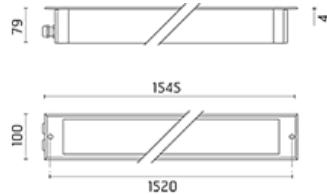

Cielo / L 1545 mm - Sandblasted Glass - Symmetric Optic

IP67

Available Colors for this Version

Warnings

Ground Recessed

Recessed ground fitting

Do not install in hollow areas

The fitting is equipped with 2 cable input.

Static load: 1500Kg walk over

Protection against impact. IK 09 - 10,00 joule

Installation requires a 20 cm water drainage layer (gravel)

Check that diffuser's temperature 'T max °C' (tested at 25°C) complies with your local regulation. Glass surface temperature

Light Flux, Placement

Product Code Details

945457

Light Source

T16 35W G5
T 40°C
Electronic ballast
Dimmable ballast on request