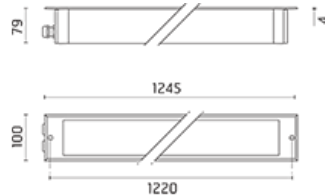

Cielo Power LED / L 1245 mm - Transparent Glass - Adjustable Optic - Medium Beam 45°

Product Code Details

9418813

Light Source

NATURAL WHITE 4000K POWER LEDs 26,4W/220÷240V
Total power 32W
LED lm 3120 ÷ OUTPUT lm 2495
CRI >80
Integral electronic power supply