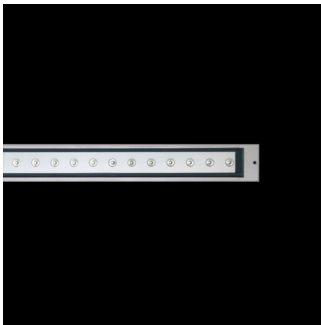

Cielo Power LED / L 1245 mm - Transparent Glass - Adjustable Optic - Medium Beam 45°

Product Code Details

9418813

Light Source

NATURAL WHITE 4000K POWER LEDs 26,4W/220÷240V
Total power 32W
LED lm 3120 ÷ OUTPUT lm 2495
CRI >80
Integral electronic power supply