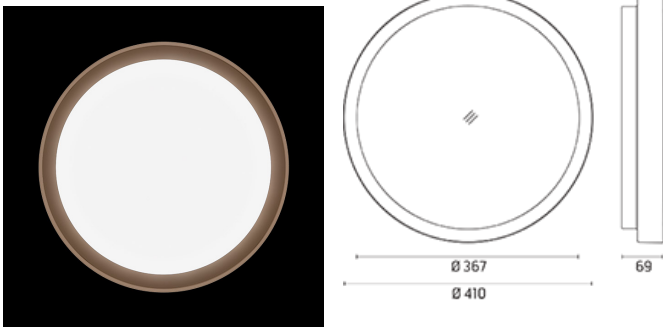

533029

Product Sheet

ares

THE OUTDOOR BY FLOS

ARES s.r.l - Socio Unico
v.le dell'Artigianato n.24 - 20881 Bernareggio - MB (Italy)
www.aresill.net - flos.outdoor@flos.com

Anna

Outdoor / Indoor round luminaire for installation on ceiling or wall surface-mounted.
Configuration: opal plastic diffuser with satin finish for a high light emission uniformity ratio.
Die-cast aluminium fixing back-plate and turned aluminium structure and heat sink.
Magnetic finish frame to hide the fixing screws. The luminaire is coated with polyester powders in single or double colour. Protection rating: IP65 In compliance with EN 60598-1 standards Class of Insulation: I Installation: the luminaire is equipped with two IP65 cable holders for rubber cables 5ϕ<math><10\text{mm}</math> (Anna $\phi 210$ and $\phi 310$) or cables 6ϕ<math><13\text{mm}</math> (Anna $\phi 410$) and a quick-connect 2-pole terminal block. Outdoor installation requires suitable flexible cables assuring the watertightness of the cable holder.

Anna410 Mid-Power LED / Bicolour Structure White-Brown

Product Code Details

533029

Light Source

WARM WHITE 3000K MID-POWER LEDs 27,9W/110÷240V
Total power 34W
LED lm 4109 ÷ OUTPUT lm 2232
CRI>80
Integral electronic power supply
Dimmable on request

IP65

Warnings

Decorative

Ceiling fitting

The fitting is equipped with 2 cable input.

Protection against impact.
IK 08 - 05,00 joule

Wall fitting

Wall/Ceiling

Ceiling fitting

The fitting is equipped with 2 cable input.

Protection against impact.
IK 08 - 05,00 joule

Wall fitting

Light Flux, Placement