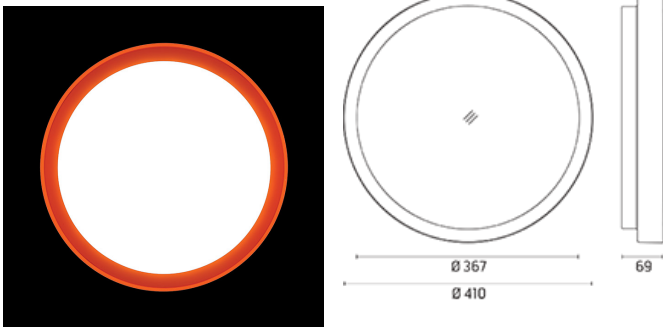

533028

Product Sheet

ares

THE OUTDOOR BY FLOS

ARES s.r.l - Socio Unico
v.le dell'Artigianato n.24 - 20881 Bernareggio - MB (Italy)
www.aresill.net - flos.outdoor@flos.com

Anna

Outdoor / Indoor round luminaire for installation on ceiling or wall surface-mounted.
Configuration: opal plastic diffuser with satin finish for a high light emission uniformity ratio.
Die-cast aluminium fixing back-plate and turned aluminium structure and heat sink.
Magnetic finish frame to hide the fixing screws. The luminaire is coated with polyester powders in single or double colour. Protection rating: IP65 In compliance with EN 60598-1 standards Class of Insulation: I Installation: the luminaire is equipped with two IP65 cable holders for rubber cables 5ϕ<math><10\text{mm}</math> (Anna $\phi 210$ and $\phi 310$) or cables 6ϕ<math><13\text{mm}</math> (Anna $\phi 410$) and a quick-connect 2-pole terminal block. Outdoor installation requires suitable flexible cables assuring the watertightness of the cable holder.

Anna410 Mid-Power LED / Bicolor Structure White-Orange

Product Code Details

533028

Light Source

WARM WHITE 3000K MID-POWER LEDs 27,9W/110÷240V
Total power 34W
LED lm 4109 ÷ OUTPUT lm 2232
CRI>80
Integral electronic power supply
Dimmable on request

IP65

Warnings

Decorative

Ceiling fitting

The fitting is equipped with 2 cable input.

Protection against impact.
IK 08 - 05,00 joule

Wall fitting

Wall/Ceiling