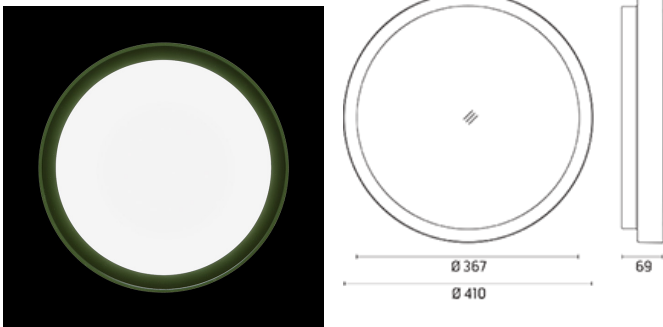

533026

Product Sheet

ares

THE OUTDOOR BY FLOS

ARES s.r.l - Socio Unico
v.le dell'Artigianato n.24 - 20881 Bernareggio - MB (Italy)
www.aresill.net - flos.outdoor@flos.com

Anna

Outdoor / Indoor round luminaire for installation on ceiling or wall surface-mounted.
Configuration: opal plastic diffuser with satin finish for a high light emission uniformity ratio.
Die-cast aluminium fixing back-plate and turned aluminium structure and heat sink.
Magnetic finish frame to hide the fixing screws. The luminaire is coated with polyester powders in single or double colour. Protection rating: IP65 In compliance with EN 60598-1 standards Class of Insulation: I Installation: the luminaire is equipped with two IP65 cable holders for rubber cables 5ϕ<math><10\text{mm}</math> (Anna $\phi 210$ and $\phi 310$) or cables 6ϕ<math><13\text{mm}</math> (Anna $\phi 410$) and a quick-connect 2-pole terminal block. Outdoor installation requires suitable flexible cables assuring the watertightness of the cable holder.

Anna410 Mid-Power LED / Bicolour Structure White-Green

Product Code Details

533026

Light Source

NATURAL WHITE 4000K MID-POWER LEDs 27,9W/110=240V
Total power 34W
LED lm 4318 ÷ OUTPUT lm 2340
CRI>80
Integral electronic power supply
Dimmable on request

IP65

Warnings

Decorative

Ceiling fitting

The fitting is equipped with 2 cable input.

Protection against impact.
IK 08 - 05,00 joule

Wall fitting

Wall/Ceiling