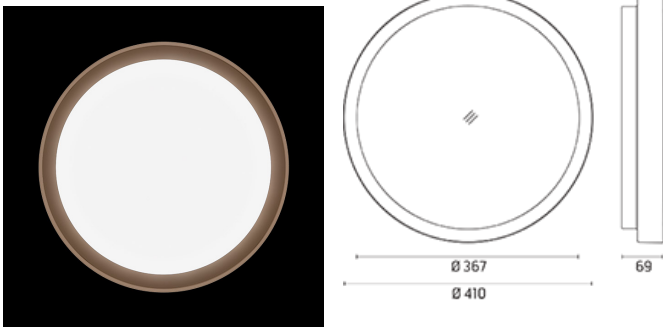

533025

Product Sheet

ares

THE OUTDOOR BY FLOS

ARES s.r.l - Socio Unico
v.le dell'Artigianato n.24 - 20881 Bernareggio - MB (Italy)
www.aresill.net - flos.outdoor@flos.com

Anna

Outdoor / Indoor round luminaire for installation on ceiling or wall surface-mounted.
Configuration: opal plastic diffuser with satin finish for a high light emission uniformity ratio.
Die-cast aluminium fixing back-plate and turned aluminium structure and heat sink.
Magnetic finish frame to hide the fixing screws. The luminaire is coated with polyester powders in single or double colour. Protection rating: IP65 In compliance with EN 60598-1 standards Class of Insulation: I Installation: the luminaire is equipped with two IP65 cable holders for rubber cables 5ϕ<math><10\text{mm}</math> (Anna $\phi 210$ and $\phi 310$) or cables 6ϕ<math><13\text{mm}</math> (Anna $\phi 410$) and a quick-connect 2-pole terminal block. Outdoor installation requires suitable flexible cables assuring the watertightness of the cable holder.

Anna410 Mid-Power LED / Bicolour Structure White-Brown

Product Code Details

533025

Light Source

NATURAL WHITE 4000K MID-POWER LEDs 27,9W/110=240V
Total power 34W
LED lm 4318 ÷ OUTPUT lm 2340
CRI>80
Integral electronic power supply
Dimmable on request

IP65

Warnings

Decorative

Ceiling fitting

The fitting is equipped with 2 cable input.

Protection against impact.
IK 08 - 05,00 joule

Wall fitting

Wall/Ceiling