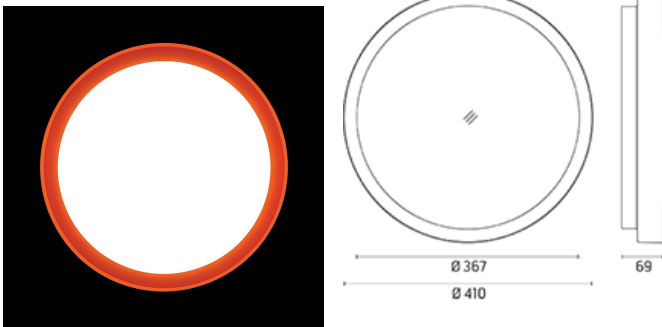

533024

Product Sheet

ares

THE OUTDOOR BY FLOS

ARES s.r.l - Socio Unico
v.le dell'Artigianato n.24 - 20881 Bernareggio - MB (Italy)
www.aresill.net - flos.outdoor@flos.com

Anna

Outdoor / Indoor round luminaire for installation on ceiling or wall surface-mounted.
Configuration: opal plastic diffuser with satin finish for a high light emission uniformity ratio.
Die-cast aluminium fixing back-plate and turned aluminium structure and heat sink.
Magnetic finish frame to hide the fixing screws. The luminaire is coated with polyester powders in single or double colour. Protection rating: IP65 In compliance with EN 60598-1 standards Class of Insulation: I Installation: the luminaire is equipped with two IP65 cable holders for rubber cables 5ϕ<math><10\text{mm}</math> (Anna $\phi 210$ and $\phi 310$) or cables 6ϕ<math><13\text{mm}</math> (Anna $\phi 410$) and a quick-connect 2-pole terminal block. Outdoor installation requires suitable flexible cables assuring the watertightness of the cable holder.

Anna410 Mid-Power LED / Bicolor Structure White-Orange

Product Code Details

533024

Light Source

NATURAL WHITE 4000K MID-POWER LEDs 27,9W/110=240V
Total power 34W
LED lm 4318 ÷ OUTPUT lm 2340
CRI>80
Integral electronic power supply
Dimmable on request

IP65

Warnings

Decorative

Ceiling fitting

The fitting is equipped with 2 cable input.

Protection against impact.
IK 08 - 05,00 joule

Wall fitting

Wall/Ceiling