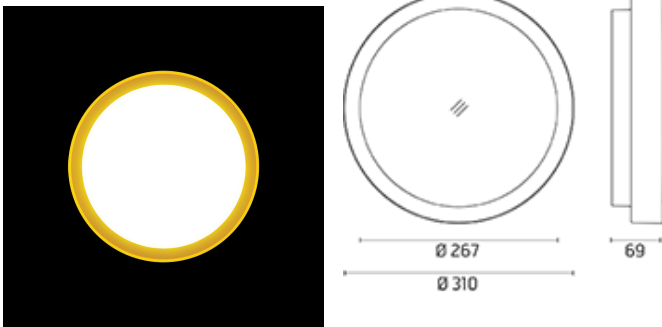

533017

Product Sheet

ares

THE OUTDOOR BY FLOS

ARES s.r.l - Socio Unico
v.le dell'Artigianato n.24 - 20881 Bernareggio - MB (Italy)
www.aresill.net - flos.outdoor@flos.com

Anna

Outdoor / Indoor round luminaire for installation on ceiling or wall surface-mounted.
Configuration: opal plastic diffuser with satin finish for a high light emission uniformity ratio.
Die-cast aluminium fixing back-plate and turned aluminium structure and heat sink.
Magnetic finish frame to hide the fixing screws. The luminaire is coated with polyester powders in single or double colour. Protection rating: IP65 In compliance with EN 60598-1 standards Class of Insulation: I Installation: the luminaire is equipped with two IP65 cable holders for rubber cables 5ϕ<math><10\text{mm}</math> (Anna $\phi 210$ and $\phi 310$) or cables 6ϕ<math><13\text{mm}</math> (Anna $\phi 410$) and a quick-connect 2-pole terminal block. Outdoor installation requires suitable flexible cables assuring the watertightness of the cable holder.

Anna310 Mid-Power LED / Bicolour Structure White-Yellow

Product Code Details

533017

Light Source

WARM WHITE 3000K MID-POWER LEDs 14,1W/220÷240V
Total power 18W
LED lm 1261 ÷ OUTPUT lm 1200
CRI>80
Integral electronic power supply
Dimmable on request

IP65

Warnings

Decorative

Ceiling fitting

The fitting is equipped with 2 cable input.

Protection against impact.
IK 08 - 05,00 joule

Wall fitting

Wall/Ceiling

Ceiling fitting

The fitting is equipped with 2 cable input.

Protection against impact.
IK 08 - 05,00 joule

Wall fitting

Light Flux, Placement