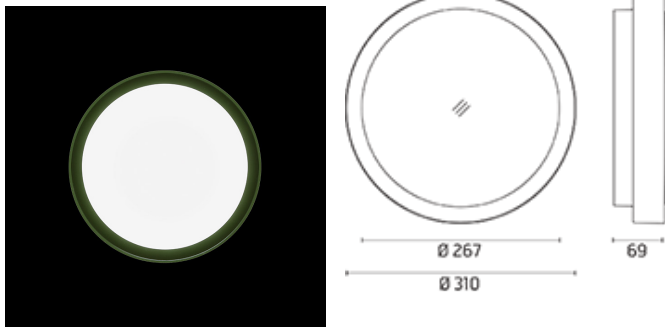

533016

Product Sheet

ares

THE OUTDOOR BY FLOS

ARES s.r.l - Socio Unico
v.le dell'Artigianato n.24 - 20881 Bernareggio - MB (Italy)
www.aresill.net - flos.outdoor@flos.com

Anna

Outdoor / Indoor round luminaire for installation on ceiling or wall surface-mounted.
Configuration: opal plastic diffuser with satin finish for a high light emission uniformity ratio.
Die-cast aluminium fixing back-plate and turned aluminium structure and heat sink.
Magnetic finish frame to hide the fixing screws. The luminaire is coated with polyester powders in single or double colour. Protection rating: IP65 In compliance with EN 60598-1 standards Class of Insulation: I Installation: the luminaire is equipped with two IP65 cable holders for rubber cables 5ϕ<math><10\text{mm}</math> (Anna $\phi 210$ and $\phi 310$) or cables 6ϕ<math><13\text{mm}</math> (Anna $\phi 410$) and a quick-connect 2-pole terminal block. Outdoor installation requires suitable flexible cables assuring the watertightness of the cable holder.

Anna310 Mid-Power LED / Bicolour Structure White-Green

Product Code Details

533016

Light Source

NATURAL WHITE 4000K MID-POWER LEDs 14,1W/220-240V
Total power 18W
LED lm 1325 ÷ OUTPUT lm 1258
CRI>80
Integral electronic power supply
Dimmable on request

IP65

Warnings

Decorative

Ceiling fitting

The fitting is equipped with 2 cable input.

Protection against impact.
IK 08 - 05,00 joule

Wall fitting

Wall/Ceiling

Ceiling fitting

The fitting is equipped with 2 cable input.

Protection against impact.
IK 08 - 05,00 joule

Wall fitting

Light Flux, Placement