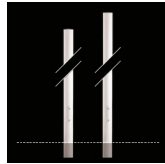

Code: 4145
In-Ground Pole (+500 mm Root)
With Access Door With Terminal Block 4x1,5-
16mmq
Ø102mm
H 4000mm (+500 mm)
.6 grey
.3 anthracite