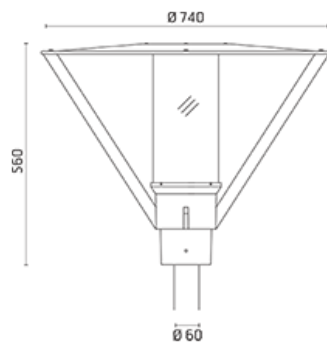

IP65

Available Colors for this Version

6. grey

3. anthracite

Warnings

Pole Top

Pole Top Luminaire

Pre-wired with approx 1000mm of cable.

Protection against impact.
IK 07 - 02,00 joule

Light Flux, Placement

Andrea / Pole Ø 60mm - Opal (inside) Acrylic Diffuser

Product Code Details

121154112

Light Source

HIE 100W E27