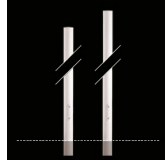

Pole top luminaire for installation on pole or wall (dedicated wall mounting bracket). Configuration: die-cast aluminium structure, EN AB-47100 alloy (low copper content), top cover in pre-galvanised sheet (lower side painted in white) secured to the housing by four extruded aluminium brackets. Acrylic diffuser: clear or opal, 3mm thick. Double layer coating for high resistance to corrosion: the aluminium components are painted with a double coat using powders which are compliant with QUALICOAT standards: a first layer of epoxy powder (with excellent chemical and mechanical resistance) and a second finishing layer of polyester powder (resistant to UV rays and atmospheric agents). The entire painting process of the aluminium fitting starts from components which have been sand-blasted in advance to make the surface more porous and increase the adherence of the paint. Ares effects alkaline and acid washing to clean the surfaces completely, then rinses with demineralised water to remove any residue particles, subsequently a chemical conversion treatment is done to protect against rusting. Protection rating: IP65. In compliance with EN60598-1 standards. Class of insulation: I; LED module: II. Installation: the fixture is equipped with 1000mm cable. Re-lamping through the removal of a disc fitted on the top cover. We recommend the use of a connection system with a protection degree greater than or equal to the protection degree of the luminaire.

Code: 125
Wall bracket
for Ø 60 mm head

Code: 236
2 way terminal block 3 poles IP68
(Ø 5,5-12 mm cable)

Code: 4140
Pole with Base and Access Door
With Terminal Block 4x1,5-16mmq
Ø102mm
H 4000mm
.6 grey
.3 anthracite

Code: 4145
In-Ground Pole (+500 mm Root)
With Access Door With Terminal Block 4x1,5-
16mmq
Ø102mm
H 4000mm (+500 mm)
.6 grey
.3 anthracite

Code: 4150
Pole with Base and Access Door
With Terminal Block 4x1,5-16mmq
Ø102mm
H 5000mm
.6 grey
.3 anthracite