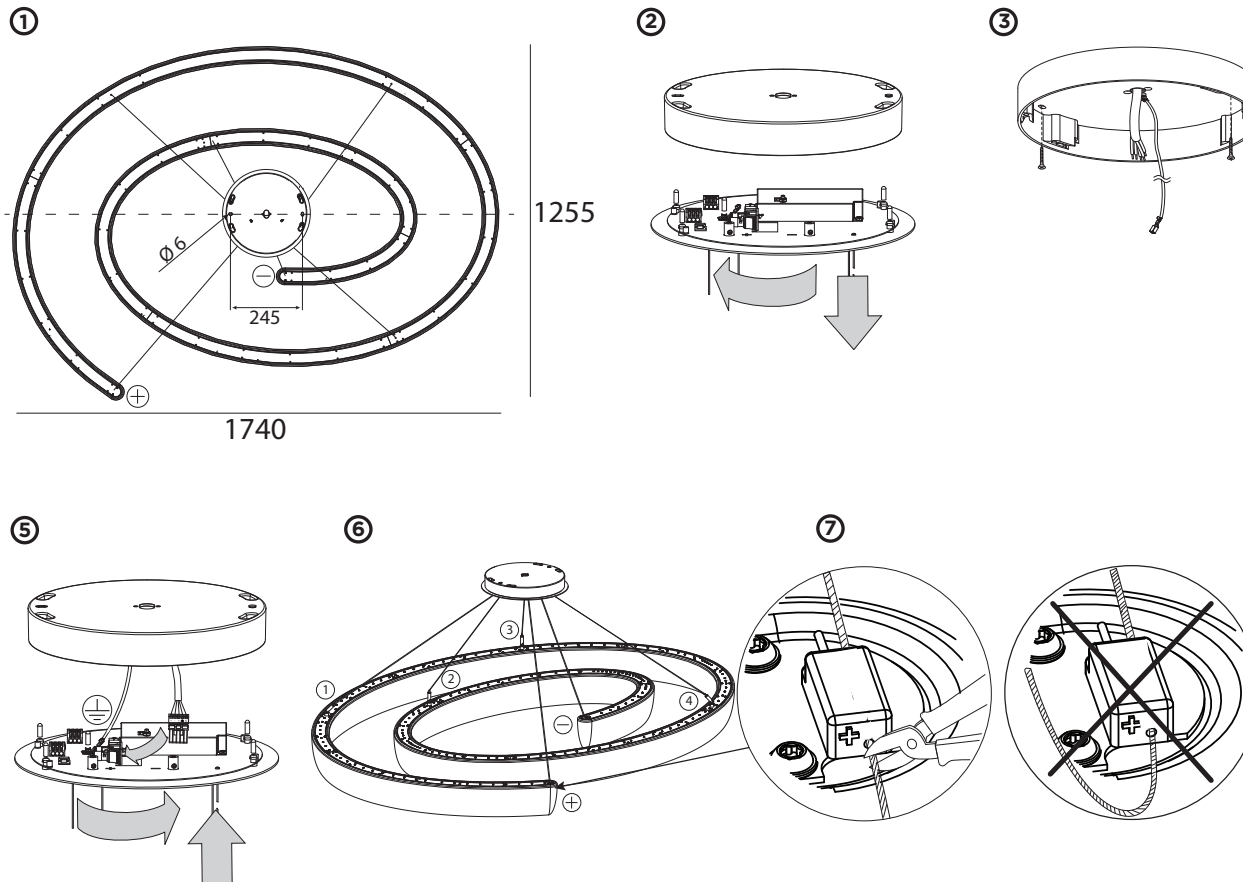

CYCLONE

30-11-2015

17.0 LED

LED 70W | 220-240VAC | PCB 3-step | DALI dim | aluminium powder coated | opal LLDPE body
CE IP20 0.3m P
3000K | >80CRI | 7000lm
white texture 219185W4

DIMENSIONS

MOUNTING INSTRUCTION

- ① Mounting Situation from top view
- ② Open the Baldachin
- ③ Mount the housing with two screws (12Kg)
Attention ! observe the direction!

Install supply plug

Plug the cables

- ⑤ plug the grounding cable (PE) and plug the supply plug and close the baldachin.
- ⑥ Correct position of the ropes of the Luminaire.
- ⑦ cut ropes
ropes may not have contact with the sheet metal.
- ⑧ Only turn on the light after completing the mounting.