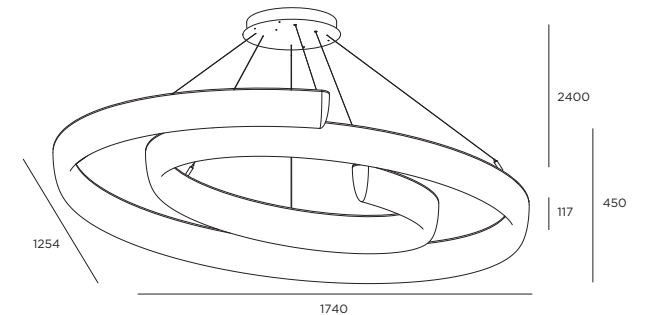

CYCLONE

30-11-2015

17.0 LED

LED 70W | 220-240VAC | PCB 3-step | DALI dim | aluminium powder coated | opal LLDPE body
CE IP20 0.3m P
3000K | >80CRI | 7000lm
white texture 219185W4

DIMENSIONS

MOUNTING INSTRUCTION

- ① Mounting Situation from top view
- ② Open the Baldachin
- ③ Mount the housing with two screws (12Kg)
Attention ! observe the direction!

Install supply plug

Plug the cables

- ⑤ plug the grounding cable (PE) and plug the supply plug and close the baldachin.
- ⑥ Correct position of the ropes of the Luminaire.
- ⑦ cut ropes
ropes may not have contact with the sheet metal.
- ⑧ Only turn on the light after completing the mounting.