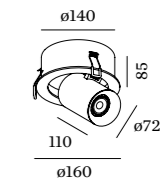

SPYDER

CEILING RECESSED

1.0 LED

LED 7/10W | 350-500mA | 18Vf
 COB 3-step | excl. power supply
 aluminium | steel powder coated

1.10kg IP20 0.3-0.3-0.3 36°

145 85° 355° 90 4-25

	CODE
	124161W_
	124161E_

Light Colour Selection

PAR16 max.35W | GU10
 100-240VAC | 50-60Hz
 aluminium | steel powder coated

1.10kg IP20 0.9-0.9-0.9

145 85° 355° 90 4-25

	CODE
	124120W0
	124120E0

OPTIONAL

PAR16 LED GU10 7W
 phase-cut dim

	CODE
2700K	901228W2
3000K	901228W4
1800-2850K	901229S9