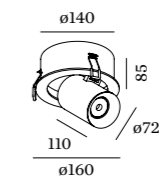

SPYDER

CEILING RECESSED

1.0 LED

LED 7/10W | 350-500mA | 18Vf
 COB 3-step | excl. power supply
 aluminium | steel powder coated

1.10kg IP20 0.3-0.3-0.3 36°

145 85° 355° 90 4-25

	CODE
	124161W_
	124161E_

Light Colour Selection

PAR16 max.35W | GU10
 100-240VAC | 50-60Hz
 aluminium | steel powder coated

1.10kg IP20 0.9-0.9-0.9

145 85° 355° 90 4-25

	CODE
	124120W0
	124120E0

OPTIONAL

PAR16 LED GU10 7W
 phase-cut dim

	CODE
2700K	901228W2
3000K	901228W4
1800-2850K	901229S9