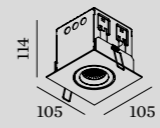

SEEK
CEILING RECESSED

1.0 LED

LED 5/7W | 350-500mA | 13Vf
COB 3-step | excl. power supply
aluminium | steel powder coated

0.52kg IP20 0.3-1 P 36°

100x84 35°/35° 25°/25° 120 10-25

3000K | >80 CRI | 350-465lm

CODE
128161W4
128161B4

ALWAYS USE

power supply	CODE
350mA | 6W	90213202
500mA | 10W	90214403

more power supplies on page 538

2.0 LED

2xLED 5/7W | 350-500mA | 13Vf
COB 3-step | excl. power supply
aluminium | steel powder coated

0.93kg IP20 0.3-1 P 36°

100x166 35°/35° 25°/25° 120 10-25

3000K | >80 CRI | 2x350-465lm

CODE
128261W4
128261B4

ALWAYS USE

power supply	CODE
350mA | 6W	90213202
500mA | 10W	90214403

more power supplies on page 538

3.0 LED

3xLED 5/7W | 350-500mA | 13Vf
COB 3-step | excl. power supply
aluminium | steel powder coated

1.35kg IP20 0.3-1 P 36°

100x248 35°/35° 25°/25° 120 10-25

3000K | >80 CRI | 3x350-465lm

CODE
128361W4
128361B4

ALWAYS USE

power supply	CODE
350mA | 6W	90213202
500mA | 10W	90214403

more power supplies on page 538