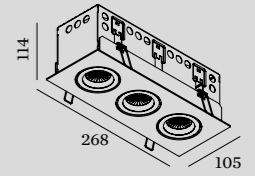

SEEK
CEILING RECESSED

1.0 LED

LED 5/7W | 350-500mA | 13Vf
COB 3-step | excl. power supply
aluminium | steel powder coated

0.52kg IP20 0.3-1 P 36°

100x84 35°/35° 25°/25° 120 10-25

3000K | >80 CRI | 350-465lm

CODE
128161W4
128161B4

ALWAYS USE

power supply	CODE
350mA | 6W	90213202
500mA | 10W	90214403

more power supplies on page 538

2.0 LED

2xLED 5/7W | 350-500mA | 13Vf
COB 3-step | excl. power supply
aluminium | steel powder coated

0.93kg IP20 0.3-1 P 36°

100x166 35°/35° 25°/25° 120 10-25

3000K | >80 CRI | 2x350-465lm

CODE
128261W4
128261B4

ALWAYS USE

power supply	CODE
350mA | 6W	90213202
500mA | 10W	90214403

more power supplies on page 538

3.0 LED

3xLED 5/7W | 350-500mA | 13Vf
COB 3-step | excl. power supply
aluminium | steel powder coated

1.35kg IP20 0.3-1 P 36°

100x248 35°/35° 25°/25° 120 10-25

3000K | >80 CRI | 3x350-465lm

CODE
128361W4
128361B4

ALWAYS USE

power supply	CODE
350mA | 6W	90213202
500mA | 10W	90214403

more power supplies on page 538