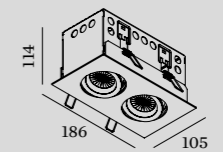

SEEK
CEILING RECESSED

1.0 LED

LED 5/7W | 350-500mA | 13Vf
COB 3-step | excl. power supply
aluminium | steel powder coated

0.52kg IP20 0.3-1 P 36°

100x84 35°/35° 25°/25° 120 10-25

3000K | >80 CRI | 350-465lm

CODE
128161W4
128161B4

ALWAYS USE

power supply	CODE
350mA | 6W	90213202
500mA | 10W	90214403

more power supplies on page 538

2.0 LED

2xLED 5/7W | 350-500mA | 13Vf
COB 3-step | excl. power supply
aluminium | steel powder coated

0.93kg IP20 0.3-1 P 36°

100x166 35°/35° 25°/25° 120 10-25

3000K | >80 CRI | 2x350-465lm

CODE
128261W4
128261B4

ALWAYS USE

power supply	CODE
350mA | 6W	90213202
500mA | 10W	90214403

more power supplies on page 538

3.0 LED

3xLED 5/7W | 350-500mA | 13Vf
COB 3-step | excl. power supply
aluminium | steel powder coated

1.35kg IP20 0.3-1 P 36°

100x248 35°/35° 25°/25° 120 10-25

3000K | >80 CRI | 3x350-465lm

CODE
128361W4
128361B4

ALWAYS USE

power supply	CODE
350mA | 6W	90213202
500mA | 10W	90214403

more power supplies on page 538