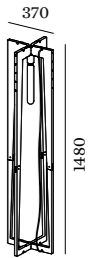

PRIVATE RESIDENCE GRAZ | AUSTRIA

ROCK COLLECTION

FLOOR SURFACE

1.0 NAKED

E27 max.100W | E26-E27
220-240VAC | 50-60Hz
MDF lacquered

5.00kg IP20 0.9m

CODE

2223E800