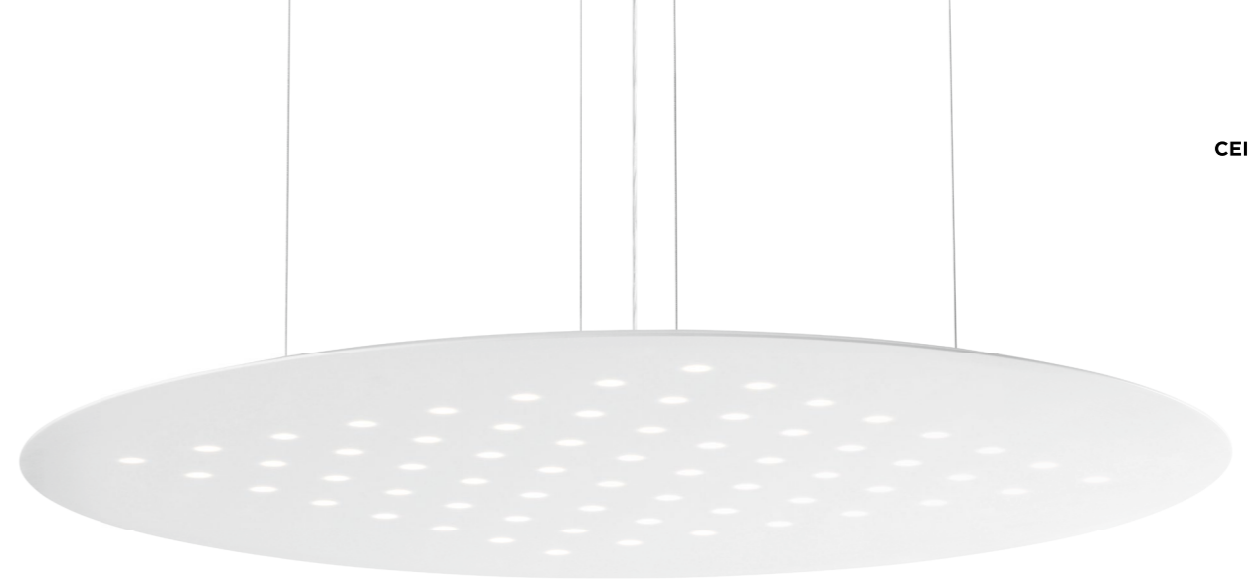

CORY
CEILING SUSPENDED

6.6

LED 14W | 220-240VAC | 50-60Hz
PCB 3-step | incl. PS | phase-cut dim
corian® glacier white | aluminium

5,75kg | IP20 | 0,3m

3000K | >85 CRI | 1820lm

CODE

206174W4