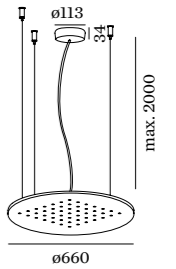

CORY
CEILING SUSPENDED

6.6

LED 14W | 220-240VAC | 50-60Hz
PCB 3-step | incl. PS | phase-cut dim
corian® glacier white | aluminium

5,75kg | IP20 | 0,3m

3000K | >85 CRI | 1820lm

CODE

206174W4