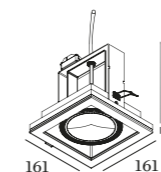

## 1.0 LED111

LED 10W | 220-240VAC | 50-60Hz  
AC-COB 3-step | phase-cut dim  
aluminium | steel powder coated

1.15kg IP20 0.3-1 P 38°

145x145 25°/25° 360° 180 2-25

		CODE
		119268J_
		119268U_