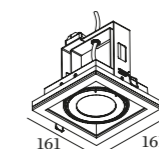

## 1.0 LED111

LED 10W | 220-240VAC | 50-60Hz  
AC-COB 3-step | phase-cut dim  
aluminium | steel powder coated

1.15kg IP20 0.3-1 P 38°

145x145 25°/25° 360° 180 2-25

		CODE
		119268J_
		119268U_