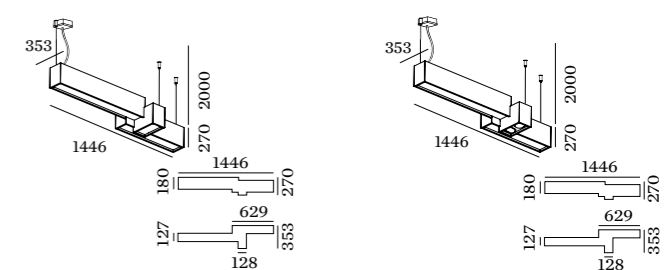

BEBOW

CEILING SUSPENDED

3.0

LED 35W | 220-240VAC | 50-60Hz
PCB 3-step | incl. PS | phase-cut dim
opal cover | two circuits
aluminium powder coated
opal PMMA cover

8.00kg IP20

3000K | >80 CRI | 1910lm

Color	CODE
White	132484W4
Black	132484B4

4.0

LED 48W | 220-240VAC | 50-60Hz
PCB 3-step | incl. PS | phase-cut dim
opal cover + 2x spot | two circuits
aluminium powder coated
opal PMMA cover

8.30kg IP20

3000K | >80 CRI | 2350lm

Color	CODE
White	132464W4
Black	132464B4

DESIGNED BY S&R CORNELISSEN

OFFICE BUDAPEST | HUNGARY

WEVER & DUCRÉ 278 – 279