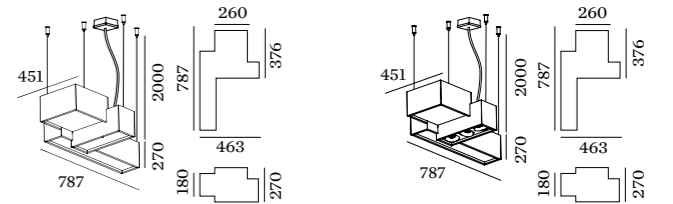

BEBOW

CEILING SUSPENDED

1.0

LED 35W | 220-240VAC | 50-60Hz
PCB 3-step | incl. PS | phase-cut dim
opal cover | two circuits
aluminium powder coated
opal PMMA cover

6.30kg IP20 ± 0.3

3000K | >80 CRI | 1820lm

	CODE
	132384W4
	132384B4

2.0

LED 55W | 220-240VAC | 50-60Hz
PCB 3-step | incl. PS | phase-cut dim
opal cover + 3x spot | two circuits |
aluminium powder coated
opal PMMA cover

6.70kg IP20 ± 0.3

3000K | >80 CRI | 2650lm