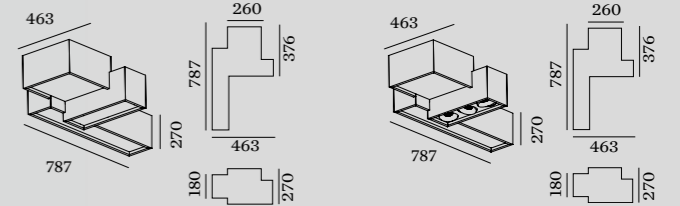

SHOWROOM PATRICK PONSEELE | DIRK COUSAERT - GROEP INTERIEUR ANZEGEM | BELGIUM

BEBOW

CEILING SURFACE

1.0

LED 35W | 220-240VAC | 50-60Hz
PCB 3-step | incl. PS | phase-cut dim
opal cover | two circuits
aluminium powder coated
opal PMMA cover

6.30kg | IP20 | ±0.3°

3000K | >80 CRI | 1820lm

	CODE
	132184W4
	132184B4

2.0

LED 55W | 220-240VAC | 50-60Hz
PCB 3-step | incl. PS | phase-cut dim
opal cover + 3x spot | two circuits
aluminium powder coated
opal PMMA cover

6.70kg | IP20 | ±0.3°

3000K | >80 CRI | 2650lm

	CODE
	132164W4
	132164B4

DESIGNED BY S&R CORNELISSEN

WEVER & DUCRÉ 198 – 199