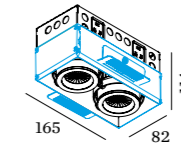

	CODE
	128461W4
	128461E4
	128461B4

ALWAYS USE

	CODE
plasterkit	90017107

power supply

	CODE
350mA 6W	90213202
500mA 10W	90214403

more power supplies on page 468

2.0 LED

2xLED 5/7W | 350-500mA | 13Vf
COB 3-step | excl. power supply
aluminium | stainless steel

0.78kg IP20 0.3° P 36°

98x180 35°/35° 25°/25° 120 10-25

3000K | >80 CRI | 2x350-465lm

	CODE
	128561W4
	128561E4
	128561B4

ALWAYS USE

	CODE
plasterkit	90017108

power supply

	CODE
350mA 6W	90213202
500mA 10W	90214403