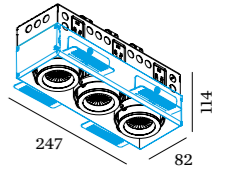

3.0 LED

3xLED 5/7W | 350-500mA | 13Vf
COB 3-step | excl. power supply
aluminium | steel powder coated

1.17kg IP20 0.3° P 36°

98x262 35°/35° 25°/25° 120 10-25

3000K | >80 CRI | 3x350-465lm

	CODE
	128661W4
	128661E4
	128661B4

ALWAYS USE

	CODE
plasterkit	90017109

power supply

	CODE
350mA | 6W	90213202
500mA | 10W	90214403

more power supplies on page 468