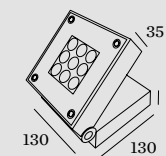

PRIVATE RESIDENCE GRAZ | AUSTRIA

X-BEAM

EXTERIOR FLOOR PROJECTOR

1.0

LED 18W | 220-240VAC | 50-60Hz
COB 2-step | incl. PS | phase-cut dim
aluminium powder coated

1.28kg IP65
 0.3m 120°

0/110°

3000K | >80 CRI | 1040lm

CODE
700264D4

OPTIONAL

CODE
ground spike 90013106
snoot 90019005

2.0

LED 16W | 220-240VAC | 50-60Hz
PCB 2-step | incl. PS | phase-cut dim
aluminium powder coated

1.28kg IP65
 0.3m 9x12°

0/110°

3000K | >80 CRI | 895lm