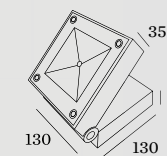

PRIVATE RESIDENCE GRAZ | AUSTRIA

X-BEAM

EXTERIOR FLOOR PROJECTOR

1.0

LED 18W | 220-240VAC | 50-60Hz
COB 2-step | incl. PS | phase-cut dim
aluminium powder coated

1.28kg IP65
 0.3m 120°

0/110°

3000K | >80 CRI | 1040lm

CODE
700264D4

OPTIONAL

CODE
ground spike 90013106
snoot 90019005

2.0

LED 16W | 220-240VAC | 50-60Hz
PCB 2-step | incl. PS | phase-cut dim
aluminium powder coated

1.28kg IP65
 0.3m 9x12°

0/110°

3000K | >80 CRI | 895lm