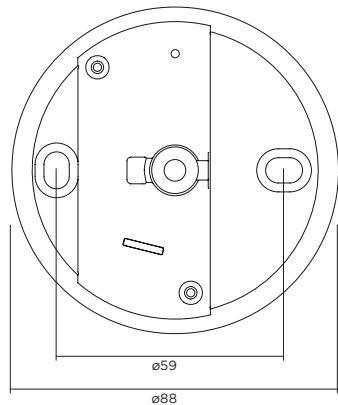

202363T4

baldachin dimensions

DIMENSIONS

MOUNTING INSTRUCTION

- 1 Remove the top cover
- 2 Fixate the baldachin to the ceiling with screws

3 POWER CONNECTION

Connect the power supply

Interior: STANDARD version