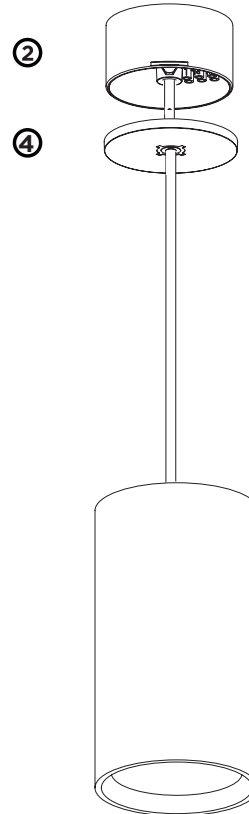

CONCRETE TUBE

20-July-2016

2.0 | 4.0

LED 8W | 220-240VAC | 50-60Hz | COB 3-step | incl. power supply

CE IP20 960°C 0.3m P

2.0

3000K | >80CRI | 480lm | 200mm

white texture

202163W4

grey texture

202163T4

4.0

3000K | >80CRI | 480lm | 400mm

white texture

202263W4

grey texture

202263T4

4.5

LED 13W | 220-240VAC | 50-60Hz | AC-COB 3-step | incl. power supply

CE IP20 960°C 0.3m P

3000K | >80CRI | 680lm | 450mm

white texture

202363W4

grey texture

202363T4

baldachin dimensions

DIMENSIONS

MOUNTING INSTRUCTION

- 1 Remove the top cover
- 2 Fixate the baldachin to the ceiling with screws

3 POWER CONNECTION

Connect the power supply

Interior: STANDARD version