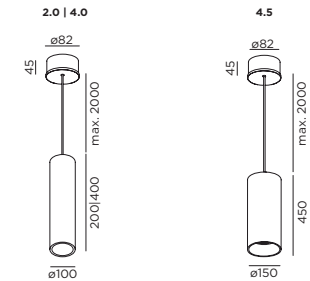

202363T4

baldachin dimensions

DIMENSIONS

MOUNTING INSTRUCTION

- 1 Remove the top cover
- 2 Fixate the baldachin to the ceiling with screws

3 POWER CONNECTION

Connect the power supply

Interior: STANDARD version