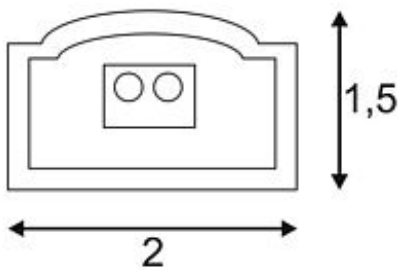

DELFC 500 PRO light bar

24V, 30 LED, warmwhite

Article number	631452
Catalogue	BIG WHITE 2015, Page 684
LED per meter	30 Meter
LED distance	1.1 Meter
Type of lamp	LED lamp
Lamp	SMD LED
Number of light sources	30
Lamp included	Yes
Length	50 cm
Width	2 cm
Height	1.5 cm
Net weight	0.111 kg
Gross weight	0.067 kg
Voltage	24 Volt
Max. wattage	4.9 Watt
Protection class	III
Beam angle	120 Degree
Material	aluminium / plastic
Colour	aluminium
Way of mounting	surface wall mounting / surface ceiling mounting
Remark 1	Connectable via contact plugs
Remark 2	For operation a suitable 24V direct current power supply is needed
Remark 3	Energy labels in your language are available in the Service Area sub point Download
Average lifespan	20000 Hours
Colour temperature	3000 Kelvin
Colour rendering index	80
Luminous flux	450 lm
Suitable for lamps from EEC	A
Suitable for lamps up to EEC	A++

Light distribution
type 3

axisymmetric

A rigid 24V DC LED RGB profile made from anodized aluminium and plastic. We included a connection lead, a flexible connector and mounting clips. Through the build-in plug-contacts these profiles can be connected directly to each other. The power-input to these profiles, available in several lengths, is made via a separately available 24V direct current power supply. This luminaire contains built-in LED lamps. EEK: A - A++. The lamps cannot be changed in the luminaire.