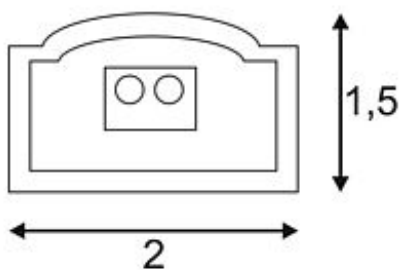

## DELFC 200 PRO light bar

24V, 12 LED, warm white, 3000K

Article number	631442
Catalogue	BIG WHITE 2015, Page 684
LED per meter	12 Meter
Type of lamp	LED lamp
Lamp	SMD LED
Number of light sources	12
Lamp included	Yes
Length	20.4 cm
Width	2 cm
Height	1.5 cm
Net weight	0.05 kg
Gross weight	0.059 kg
Voltage	24 Volt
Max. wattage	2.1 Watt
Protection class	III
Beam angle	120 Degree
Material	aluminium / plastic
Colour	aluminium
Way of mounting	surface wall mounting / surface ceiling mounting
Remark 1	Connectable via contact plugs
Remark 2	For operation a suitable 24V direct current power supply is needed
Remark 3	Energy labels in your language are available in the Service Area sub point Download
Average lifespan	20000 Hours
Colour temperature	3000 Kelvin
Colour rendering index	80
Luminous flux	150 lm
Suitable for lamps from EEC	A
Suitable for lamps up to EEC	A++

A rigid 24V DC LED RGB profile made from anodized aluminium and plastic. We included a connection lead, a flexible connector and mounting clips. Through the build-in plug-contacts these profiles can be connected directly to each other. The power-input to these profiles, available in several lengths, is made via a separately available 24V direct current power supply. This luminaire contains built-in LED lamps. EEK: A - A++. The lamps cannot be changed in the luminaire.