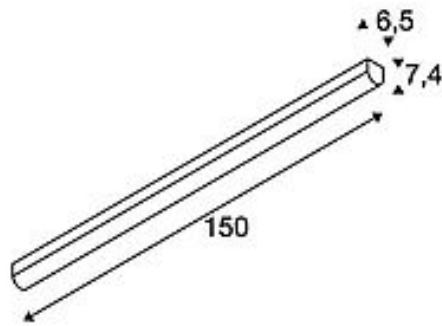

BENA

ceiling light, LED, 4000K, white, L/W/H 150/6.5/7.4 cm

Article number	631349
Feed-in capability	No
Lamp included	No
Length	150 cm
Width	6.5 cm
Height	7.4 cm
Net weight	2.356 kg
Gross weight	2.679 kg
Voltage	220-240V ~50/60Hz sec. 700mA
Protection class	I
Beam angle	120 Degree
Average lifespan	50000 Hours
Colour temperature	4000 Kelvin
Colour rendering index	80
Luminous flux	4600 lm
Energy efficiency class	A++
Way of mounting	Surface mounted / Ceiling mounted / Wall mounted
Colour	white
Form	square
Light distribution type 1	direct
Light distribution type 2	symmetric
Material	Steel/PMMA

The BENA LED 150 wall and ceiling light is a professional luminaire for surface mounting. There is a 38 Watt LED within the white frame which provides the necessary illumination strength. The luminaire is ideal for modern furnishings due to its functional light, and is optionally available in cold and warm white. Thanks to the built-in LED driver, the BENA LED 150 wall and ceiling light is ready for direct connection to the 230V mains power supply.