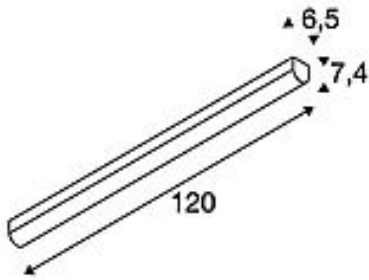

The BENA LED 120 wall and ceiling light is a professional luminaire for surface mounting. There is a 28 Watt LED within the white frame which provides the necessary illumination strength. The luminaire is ideal for modern furnishings due to its functional light, and is optionally available in cold and warm white. Thanks to the built-in LED driver, the BENA LED 120 wall and ceiling light is ready for direct connection to the 230V mains power supply.

Notes