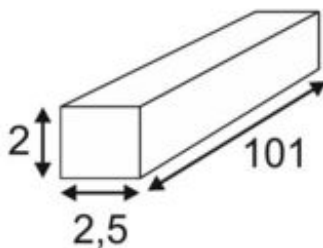

LED STRIP OUTDOOR

24V, 100cm, 3000K.

Article number	552320
Number of light sources	1
Voltage	24 Volts
Max. wattage	12 Watt
Protection class	III
Beam angle	120 Degree
Average lifespan	30000 Hours
Colour temperature	3000 Kelvin
Colour rendering index	80
Luminous flux	1000 lm
Lamp	SMD LED Module
Lamp included	No
LED per meter	144 Meter
LED distance	0.7 Meter
Feed-in capability	No
Width	101 cm
Height	2.5 cm
Depth	2 cm
Net weight	0.414 kg
Gross weight	0.744 kg
Material	Aluminium
Way of mounting	Surface wall / Surface floor / Surface ceiling mounting
Energy efficiency class	A+
fastCalcEnabled	No
ranking	500
Catalogue page	BIG WHITE 2017: 609

Rigid LED Profile consisting of SMD LEDs set in synthetic resin in an aluminium profile. The profiles are outfitted with a 10 cm long supply line on each end, for easy operability. Separately available feed and connecting cables can be hooked up to these lines via plug and coupler. Thanks to its IP55 class protection type the profile is suitable for outdoor use. The profile, which is available with a number of different light colours, is connected to electrical supplies via 24V DC power adapter.