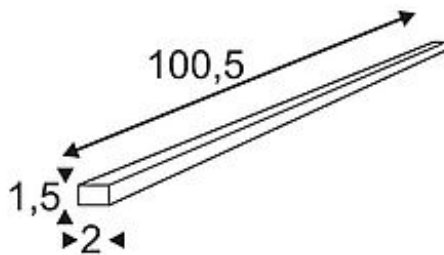

## LED-STRIPS OUTDOOR 100 PRO

24V, 96 SMD LED, white

Article number	552301
Catalogue	BIG WHITE 2015, Page 710
LED per meter	96 Meter
LED distance	0.8 Meter
Type of lamp	LED lamp
Lamp	SMD LED
Number of light sources	96
Lamp included	Yes
Length	100.5 cm
Width	2 cm
Height	1.5 cm
Net weight	0.341 kg
Gross weight	0.752 kg
Voltage	24 Volt
Max. wattage	8.5 Watt
Protection class	III
Beam angle	120 Degree
Material	aluminium / plastic
Colour	aluminium
Way of mounting	surface wall mounting / surface floor mounting / surface ceiling mounting
Remark 1	Two 10 cm connection leads with plug and coupler included
Remark 2	By an output of >50W a new feed-in must be made
Average lifespan	20000 Hours
Colour temperature	5700 Kelvin
Colour rendering index	80
Luminous flux	510 lm
Suitable for lamps from EEC	A
Suitable for lamps up to EEC	A++

Light distribution      axisymmetric  
type 3

Rigid LED profile consisting of an aluminium profile with embedded SMD LED casted in artificial resin. For simplified operation, the profiles are equipped with 10cm leads at the ends. Thus, separately available feed and connecting cables can be plugged in. Rated IP55 the profile is suitable for outdoor use. Available in different light colour versions, the electrical connection of the fitting is made directly to 24V direct current. We offer suitable units. The product is rated EEC A.