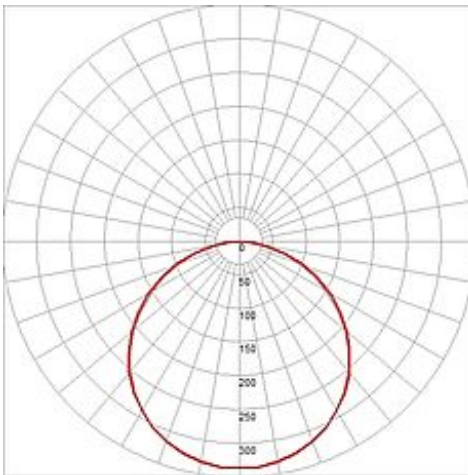

## LED-STRIPS OUTDOOR 100 PRO

24V, 96 SMD LED, white

Article number	552301
Catalogue	BIG WHITE 2015, Page 710
LED per meter	96 Meter
LED distance	0.8 Meter
Type of lamp	LED lamp
Lamp	SMD LED
Number of light sources	96
Lamp included	Yes
Length	100.5 cm
Width	2 cm
Height	1.5 cm
Net weight	0.341 kg
Gross weight	0.752 kg
Voltage	24 Volt
Max. wattage	8.5 Watt
Protection class	III
Beam angle	120 Degree
Material	aluminium / plastic
Colour	aluminium
Way of mounting	surface wall mounting / surface floor mounting / surface ceiling mounting
Remark 1	Two 10 cm connection leads with plug and coupler included
Remark 2	By an output of >50W a new feed-in must be made
Average lifespan	20000 Hours
Colour temperature	5700 Kelvin
Colour rendering index	80
Luminous flux	510 lm
Suitable for lamps from EEC	A
Suitable for lamps up to EEC	A++

Light distribution      axisymmetric  
type 3

Rigid LED profile consisting of an aluminium profile with embedded SMD LED casted in artificial resin. For simplified operation, the profiles are equipped with 10cm leads at the ends. Thus, separately available feed and connecting cables can be plugged in. Rated IP55 the profile is suitable for outdoor use. Available in different light colour versions, the electrical connection of the fitting is made directly to 24V direct current. We offer suitable units. The product is rated EEC A.