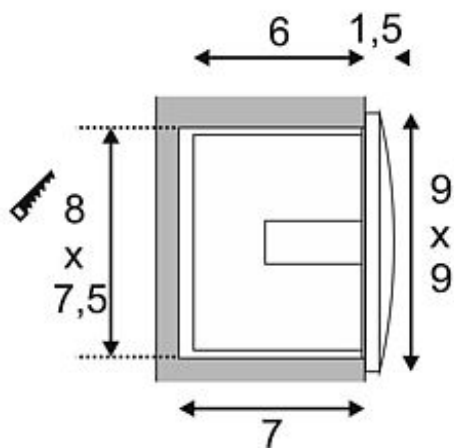

## DOWNUNDER OUT LED S recessed luminaire

silvergrey

Article number	233604
Type of lamp	LED lamp
Lamp	LED
Number of light sources	15
Lamp included	Yes
Installation width	8 cm
Installation depth	7 cm
Width	9 cm
Height	9 cm
Depth	5 cm
Net weight	0.22 kg
Voltage	230 Volt
Max. wattage	1.7 Watt
Protection class	I
Material	aluminium / plastic
Colour	silvergrey
Way of mounting	recessed wall mounting
Remark 1	Mounting with mounting box only (incl.)
Remark 4	Energy labels in your language are available in the Service Area sub point Download
Average lifespan	20000 Hours
Colour temperature	3000 Kelvin
Colour rendering index	80
Luminous flux	30 lm
Suitable for lamps from EEC	A
Suitable for lamps up to EEC	A++
Light distribution type 1	direct
Light distribution type 2	indirect
Light distribution type 3	axisymmetric

Made from aluminum and equipped with powerful SMD LED recessed wall luminaire with indirect, glare-free light output. Rated IP55 it is suitable for outdoor use. Available in different housing colours, the electrical connection is made directly to 230V mains supply. For simplified mounting, a suitable installation housing is included. This luminaire contains built-in LED lamps. EEK: A - A++. The lamps cannot be changed in the luminaire.