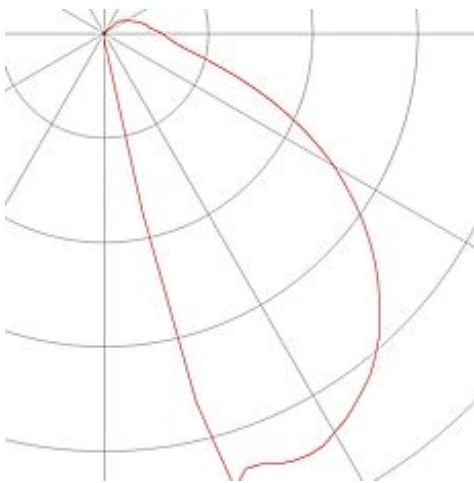

## DOWNUNDER OUT LED S recessed luminaire

silvergrey

Article number	233604
Type of lamp	LED lamp
Lamp	LED
Number of light sources	15
Lamp included	Yes
Installation width	8 cm
Installation depth	7 cm
Width	9 cm
Height	9 cm
Depth	5 cm
Net weight	0.22 kg
Voltage	230 Volt
Max. wattage	1.7 Watt
Protection class	I
Material	aluminium / plastic
Colour	silvergrey
Way of mounting	recessed wall mounting
Remark 1	Mounting with mounting box only (incl.)
Remark 4	Energy labels in your language are available in the Service Area sub point Download
Average lifespan	20000 Hours
Colour temperature	3000 Kelvin
Colour rendering index	80
Luminous flux	30 lm
Suitable for lamps from EEC	A
Suitable for lamps up to EEC	A++
Light distribution type 1	direct
Light distribution type 2	indirect
Light distribution type 3	axisymmetric

Made from aluminum and equipped with powerful SMD LED recessed wall luminaire with indirect, glare-free light output. Rated IP55 it is suitable for outdoor use. Available in different housing colours, the electrical connection is made directly to 230V mains supply. For simplified mounting, a suitable installation housing is included. This luminaire contains built-in LED lamps. EEK: A - A++. The lamps cannot be changed in the luminaire.