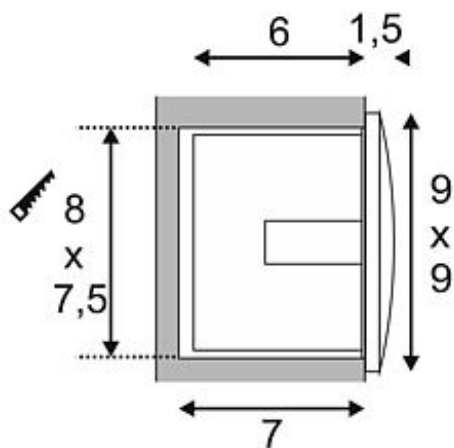

DOWNUNDER OUT LED S recessed luminaire white

Article number	233601
Type of lamp	LED lamp
Lamp	LED
Number of light sources	15
Lamp included	Yes
Installation width	8 cm
Installation depth	7 cm
Width	9 cm
Height	9 cm
Depth	5 cm
Net weight	0.22 kg
Voltage	230 Volt
Max. wattage	1.7 Watt
Protection class	I
Material	aluminium / plastic
Colour	white
Way of mounting	recessed wall mounting
Remark 1	Mounting with mounting box only (incl.)
Remark 4	Energy labels in your language are available in the Service Area sub point Download
Average lifespan	20000 Hours
Colour temperature	3000 Kelvin
Colour rendering index	80
Luminous flux	40 lm
Suitable for lamps from EEC	A
Suitable for lamps up to EEC	A++
Light distribution type 1	direct
Light distribution type 2	indirect
Light distribution type 3	axisymmetric

Made from aluminum and equipped with powerful SMD LED recessed wall luminaire with indirect, glare-free light output. Rated IP55 it is suitable for outdoor use. Available in different housing colours, the electrical connection is made directly to 230V mains supply. For simplified mounting, a suitable installation housing is included. This luminaire contains built-in LED lamps. EEK: A - A++. The lamps cannot be changed in the luminaire.