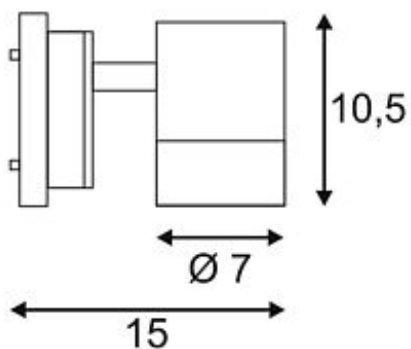

NEW MYRA WALL LED wall luminaire

silvergrey, 5W, 3000K, IP55

Article number	233204
Catalogue	BIG WHITE 2015, Page 583
Type of lamp	LED lamp
Lamp	planar LED 5W
Number of light sources	1
Lamp included	Yes
Tilt range	45 Degree
Rotation range	340 Degree
Width	8 cm
Height	10.5 cm
Depth	15 cm
Diameter	7 cm
Net weight	0.67 kg
Gross weight	1.403 kg
Voltage	230 Volt
Max. wattage	6.8 Watt
Protection class	I
Material	aluminium
Colour	silvergrey
Way of mounting	surface wall mounting / surface ceiling mounting
Remark 1	Canopy (B / H / T): 8 / 10,5 / 5 cm
Remark 2	Energy labels in your language are available in the Service Area sub point Download
Average lifespan	30000 Hours
Colour temperature	3000 Kelvin
Colour rendering index	81
Luminous flux	350 lm
Suitable for lamps from EEC	A
Suitable for lamps up to EEC	A++
Light distribution type 1	direct

Light distribution
type 3

rotationally symmetric

The LED wall luminaire of the NEW MYRA series is made from painted aluminum and equipped with a glass which covers the installed LEDs. The lamp head is adjustable. Rated IP55, it is suitable for outdoor use. Available in several colour versions, the electrical connection is made directly from 230V mains via the incorporated LED driver. The NEW MYRA series further includes floor stands and display lights making it universally applicable. This luminaire contains built-in LED lamps. EEK: A - A++. The lamps cannot be changed in the luminaire.