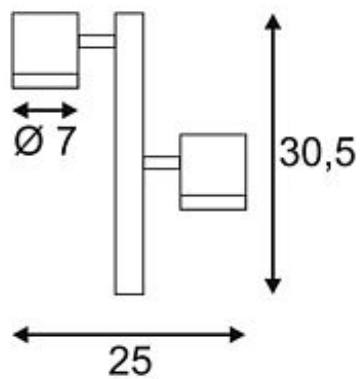

NEW MYRA 2 lamphead

anthracite, GU10, max. 2x 4W, IP44

Article number	233185
Catalogue	BIG WHITE 2015, Page 535
Type of lamp	LED lamp
Lamp	GU10 230V LED
Lampholder / Socket	GU10
Number of light sources	2
Lamp included	No
Tilt range	45 Degree
Rotation range	340 Degree
Length	25 cm
Width	7 cm
Height	30.5 cm
Diameter	7 cm
Net weight	1.039 kg
Gross weight	0.951 kg
Voltage	230 Volt
Max. wattage	9 Watt
Protection class	II
Material	aluminium
Colour	anthracite
Remark 1	Maximum bulb measures (Ø / L): 5 / 5,7 cm
Remark 2	Head (Ø / L): 7 / 8 cm
Remark 3	300 cm connection lead included
Remark 4	Energy labels in your language are available in the Service Area sub point Download
Suitable for lamps from EEC	A
Suitable for lamps up to EEC	A++
Light distribution type 1	direct
Light distribution type 3	rotationally symmetric

With the double-headed, aluminum-made lamp head NEW MYRA both spots are adjustable. Rated IP44 it is suitable for outdoor use. The electrical connection of the luminaire is made directly to 230V mains supply. By the optionally available accessory such as extension rod, surface base and spikes, the luminaire is individually configurable. As an optional accessory we offer a concrete anchor set and hanger bolt kit. The MYRA series further includes wall and display fixtures making it universally applicable. This luminaire is compatible with bulbs of the energy classes: A - A++