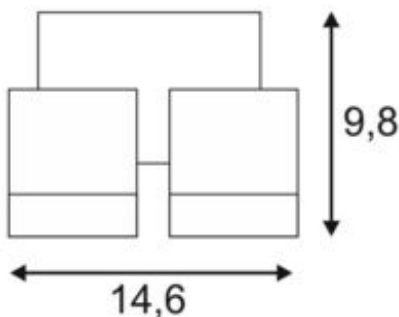

MYRA WALL

outdoor wall and ceiling light, double-headed, QPAR51, IP55, anthracite, max.100W

Article number	233095
Light distribution type 1	Direct
Product family	New Myra
Feed-in capability	No
LBS code	QPAR51
Lamp	QPAR51
Lampholder / Socket	GU10
Number of light sources	2
Lamp included	No
Tilt range	45 Degree
Rotation range	340 Degree
Width	14.6 cm
Height	9.8 cm
Depth	14.4 cm
Net weight	1.015 kg
Gross weight	1.242 kg
Voltage	230 ~50 Volts
Max. wattage	50 Watt
Protection class	I
IP-rating	IP 55
Material	Aluminium/glass
Colour	anthracite
Way of mounting	Surface wall / Surface ceiling mounting
Energy efficiency class	A++
fastCalcEnabled	No
ranking	200
Catalogue page	BIG WHITE 2017: 661

The wall and ceiling light of the MYRA series is made from painted aluminium and glass, which covers the lamp(s). The lamp heads can be rotated and swivelled. With protection class IP55, it is suitable for outdoor use. The electrical connection of the luminaire, which comes in various colours, is directly to the 230V mains supply. The MYRA series includes other floor stands, display fittings and can therefore be used universally.