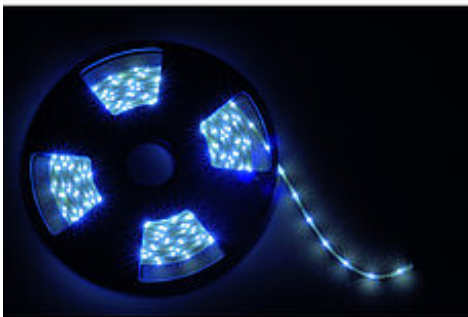

## LED TUBELIGHT 24V

14,4W, white, 10m, 36 LED/m, IP55

Article number	233001
LED per meter	36 Meter
LED distance	2.8 Meter
Type of lamp	LED lamp
Lamp	LED
Number of light sources	360
Lamp included	Yes
Length	1000 cm
Width	0.55 cm
Height	0.35 cm
Net weight	0.36 kg
Gross weight	7.408 kg
Voltage	24 Volt
Max. wattage	14.4 Watt
Protection class	III
Material	plastic
Way of mounting	surface wall mounting / surface floor mounting / surface ceiling mounting
Remark 1	LED distance 2,8 cm. Can be separated at every 16,7 cm
Remark 2	By an output of >44W a new feed-in must be made
Remark 3	50 cm connection lead incorporated
Remark 4	Energy labels in your language are available in the Service Area sub point Download
remark5	By an output of >44W a new feed-in must be made
Average lifespan	20000 Hours
Colour temperature	5000 Kelvin
Luminous flux	1040 lm
Suitable for lamps from EEC	A
Suitable for lamps up to EEC	A++
Light distribution type 1	direct

Light distribution indirect  
type 2

LED tube with quadratic cross section. A suitable power supply providing 24V direct current is required for operation. Rated IP55, it is suitable for outdoor use. The tube is available in various colours and furthermore suitable to use within an empty conduit in combination with our staircase profile. This luminaire contains built-in LED lamps. EEK: A - A++.