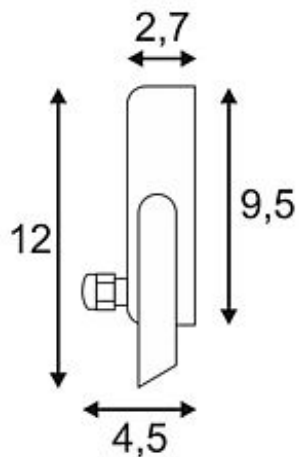

SPOODI spotlight

silvergrey black, LED

| | |
|------------------------------|---|
| Article number | 232804 |
| Type of lamp | LED lamp |
| Lamp | LED |
| Number of light sources | 1 |
| Lamp included | Yes |
| Width | 14.7 cm |
| Height | 2.7 cm |
| Depth | 12 cm |
| Net weight | 0.66 kg |
| Voltage | 230 Volt |
| Max. wattage | 10 Watt |
| Protection class | I |
| Material | aluminium |
| Colour | silvergrey |
| Way of mounting | surface wall mounting / surface floor mounting |
| Remark 4 | Energy labels in your language are available in the Service Area sub point Download |
| Colour temperature | 3000 Kelvin |
| Colour rendering index | 80 |
| Luminous flux | 760 lm |
| Suitable for lamps from EEC | A |
| Suitable for lamps up to EEC | A++ |
| Type of plug | 2 pin schuko plug (IP) |
| Light distribution type 1 | direct |
| Light distribution type 3 | axisymmetric |

Powerful LED OUTDOOR spotlight for illuminating numerous types of surfaces. By means of the adjustable mounting bracket as well as IP55 rating, the spot allows outdoor installation on walls and floors. Available in pure or warmwhite light colour version, the electrical connection of the spot is made directly to 230V mains supply via the incorporated driver and pre-installed connection lead with mains plug. This luminaire contains built-in LED lamps. EEK: A - A++. The lamps cannot be changed in the luminaire.