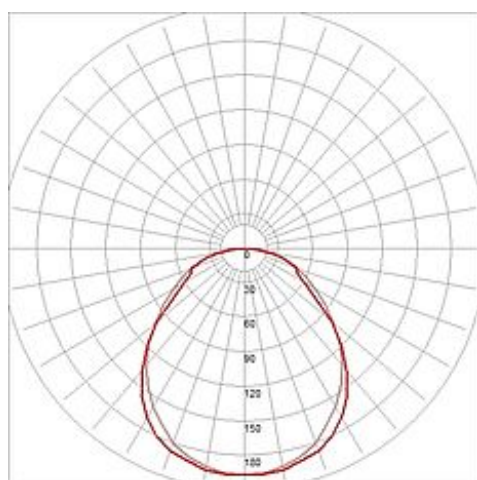

## THEOS ceiling luminaire

CL 104 PL, rectangular, white, TC-DE, 26W

Article number	232541
Type of lamp	Conventional lamp
Lamp	TC-DE compact fluorescent bulb 26W
Lampholder / Socket	G24q-3
Number of light sources	1
Lamp included	No
Width	23.5 cm
Height	11.3 cm
Depth	19.5 cm
Net weight	2.213 kg
Gross weight	1.29 kg
Voltage	230 Volt
Max. wattage	26 Watt
Protection class	I
Material	aluminium / glass
Colour	white
Way of mounting	surface wall mounting / surface ceiling mounting
Remark 1	Electronic ballast incorporated
Remark 2	Energy labels in your language are available in the Service Area sub point Download
Energy class ballast	A2
Suitable for lamps from EEC	A
Suitable for lamps up to EEC	A
Light distribution type 1	direct
Light distribution type 3	axisymmetric

Recessed and single-headed wall and ceiling luminaire THEOS 104 with direct light output made from aluminium and satined glass parts. Rated IP44, it is suitable for outdoor use. Available in various colours, the electrical connection is made directly to 230V mains supply. This luminaire is compatible with bulbs of the energy classes: A - A